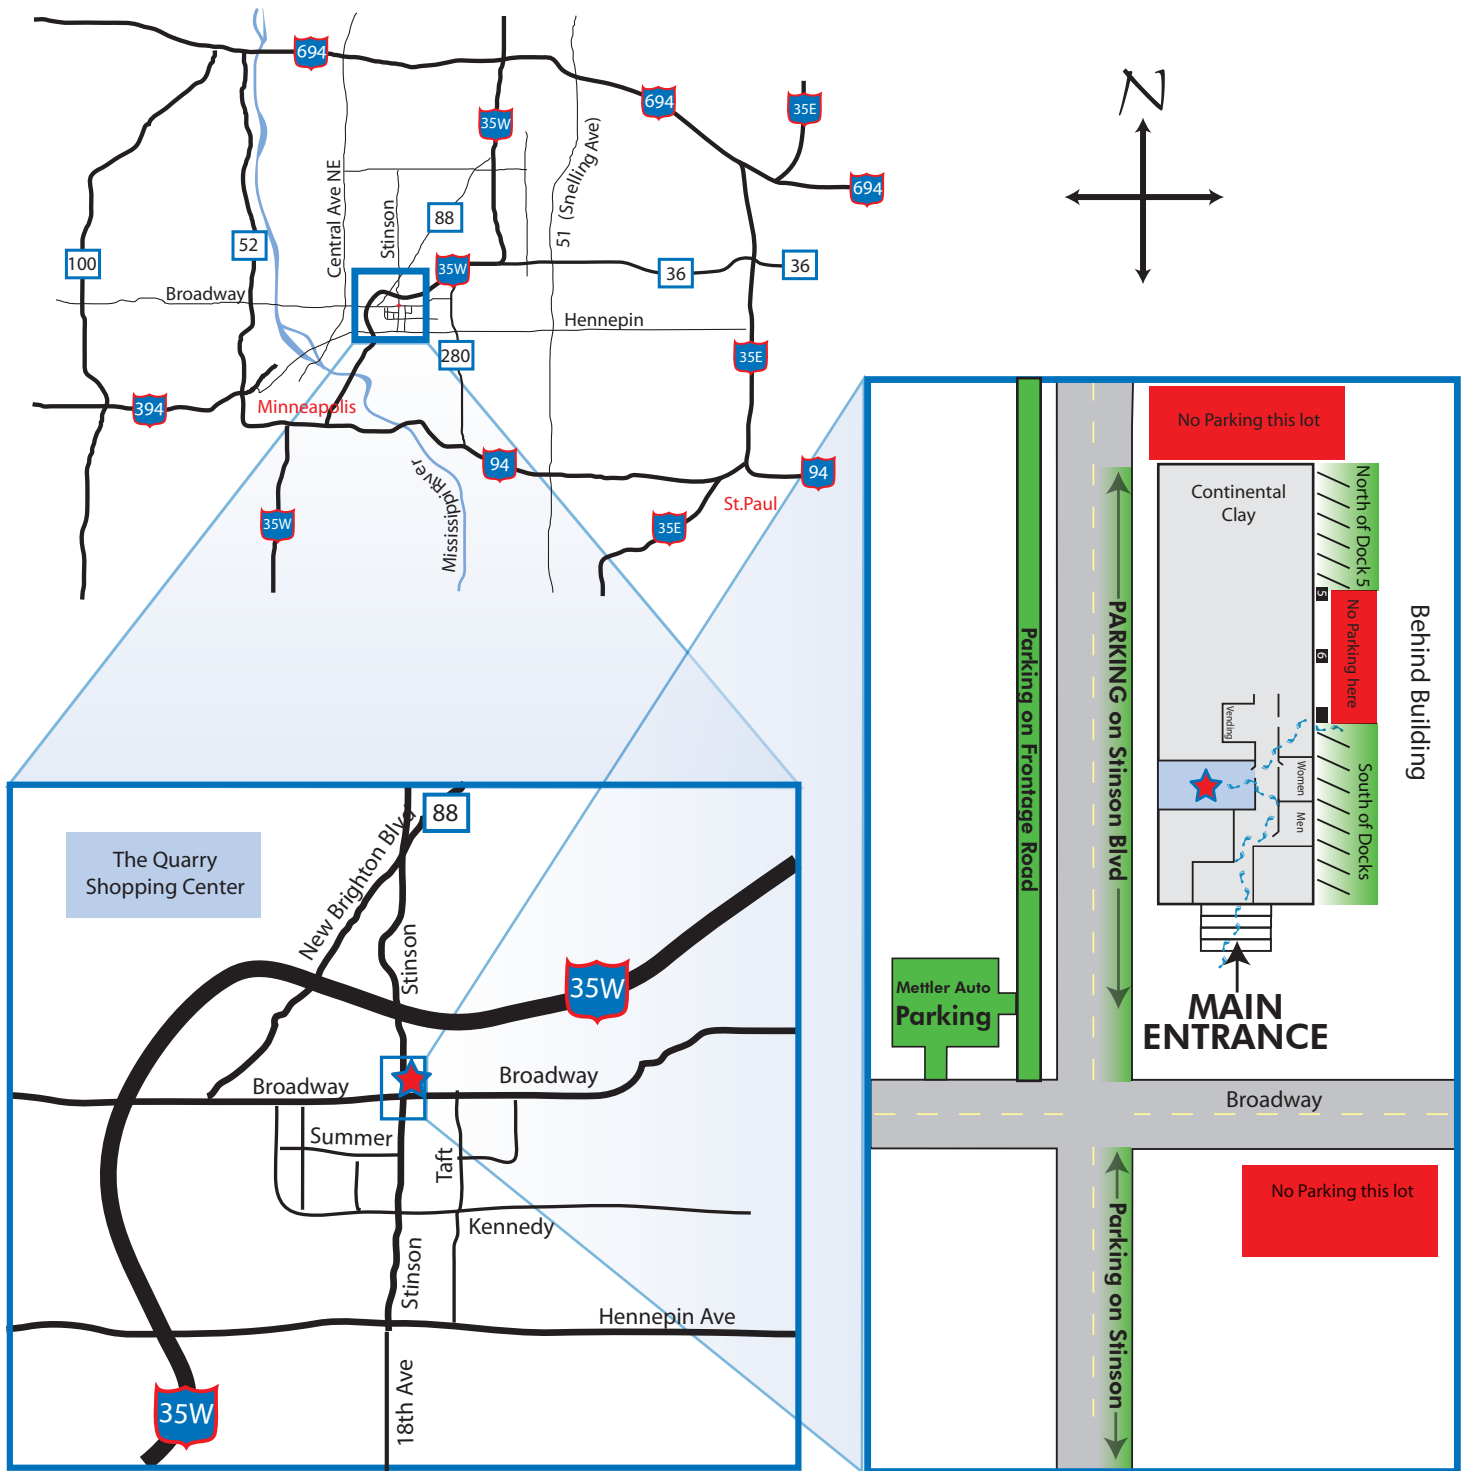

EAST-WEST KARATE

www.QualityKarate.com (612) 481-4373

Our school is at 1101 Stinson Blvd: just off Hwy 35W, west of 280, south of The Quarry shopping center in NE Minneapolis. It is on the corner of Stinson Blvd and Broadway Ave, in the "Continental Clay Building." Lobby and hallways are clearly marked with signs pointing the way to our school.

Parking is shown on the map above in green.

Do not park in areas marked in red. Private lots, unauthorized cars could be towed.